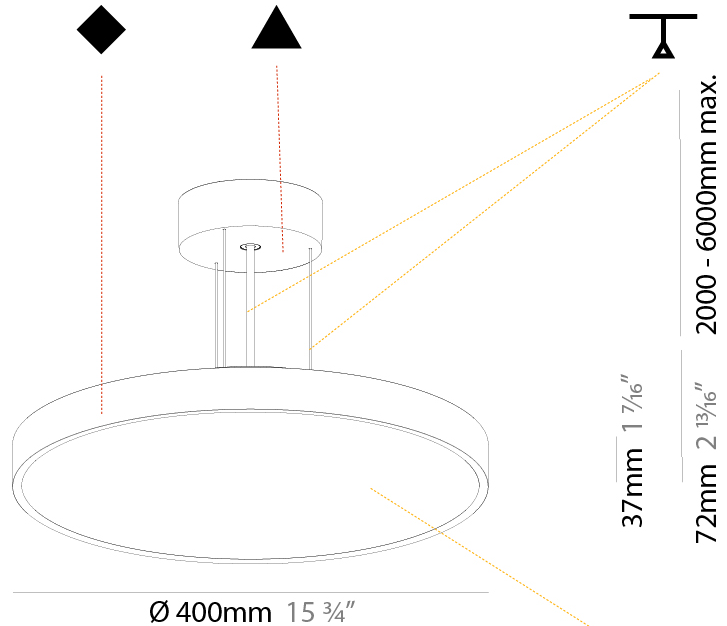

GENERAL

Series: Sign Diva
Subseries: Sign Diva
Brand: Prolicht
Division: Architectural
Mounting Type: Suspension
Mounting Location: Ceiling
Subcategory: Pendant

PHYSICAL

Shape: Round
Diameter (mm): 400
Diameter (in): 15 3/4
Height (mm): 72
Height (in): 2 13/16
Max. Overall Height (mm): 2072
Max. Overall Height (in): 81 3/16
Light Distribution: Direct
Weight (kg): 2.972
Weight (lbs): 6.55

Diffuser: PMMA - Opal / Micro-Prism / Sparkling Secret / Vintage Industrial with Shine Ring

Fixture Finish: SSR / BKV / CWI / CRY / HAB / UFT / ITA / RUA / FTG / MYG / LOD / PUS / FRO / FUP / KIA / POP / BLS / SPG / MEY / GOH / GUM / CHC / COM / ABZ / JAG / OBR / MOS / ROR

Fixture Material: Extruded Aluminum / Steel

Cable Details: 2000mm or 6000mm Transparent Cable

ELECTRICAL

Lamp Type: LED (Zhaga Standard)
Input Wattage (W): 19.8
Total Output Wattage (W): 16
Dimming: Tri-Mode (Non-Dimming and Phase Dimming (120Vac only) and 0-10V Dimming)
Driver Included: Yes
Driver Location: Integrated
Driver Type: Constant Current - Universal
Driver Class: Class 2
Input Voltage (V): 120 - 277
Constant Current (MA): 500

LED

Color Temperature (°K): 2700 / 3000 / 3500 / 4000
Max. Delivered Lumen (lm): 1160 / 1733 / 1741 / 1776
CRI: >90 CRI
Lamp Life (hrs): 50000

OPTICAL

RATINGS AND CERTIFICATIONS

Certified By: Certified for North American Standards
IP rating: IP20

PROJECT	_____
TYPE	_____
SPECIFIER	_____
QUANTITY	_____
DATE	_____